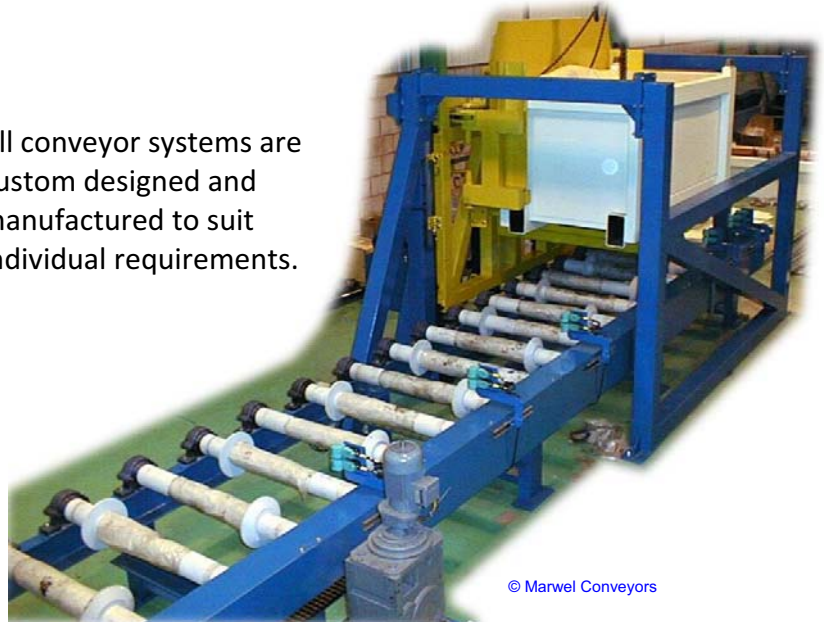

All conveyor systems are custom designed and manufactured to suit individual requirements.