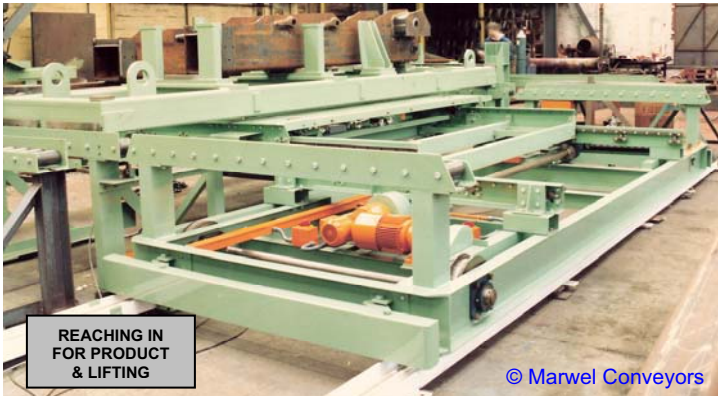

MARWEL CONVEYORS HAVE MANY YEARS OF EXPERIENCE IN THE DESIGN, MANUFACTURE AND INSTALLATION OF HANDLING EQUIPMENT IN ALL TYPES OF INDUSTRY

THIS LEAFLET SHOWS THE WIDE VARIETY OF SIDE LOADING AND UNLOADING DEVICES AVAILABLE. MOST ARE CUSTOM DESIGNED FOR THE APPLICATION.

SOME LOAD AND UNLOAD OTHERS JUST LOAD. ALL ARE TELESCOPIC TO REACH OUT SIDWAYS AND ARE ALL MOUNTED ON SHUTTLE CARS.

THE UNITS CAN BE DUAL SIDED OR SINGLE SIDED AND MULTI LEVEL UNITS CAN BE PROVIDED.