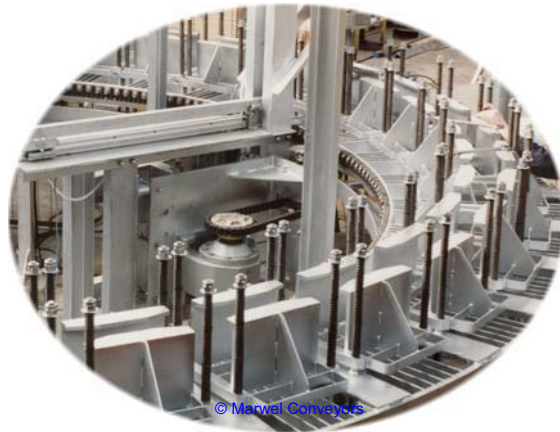

## CAROUSEL CONVEYORS

Carousel conveyors are variously known as “merry-go-round” or “run a-round” conveyors.

They typically have a series of load carrying platforms connected together to form a continuous chain or the platforms can be fixed to a carrying or towing chain.

The platforms follow a fixed path in a continuous loop with or without changing height.

They are widely used assembly lines for handling such things as washing machines, bottles and steel drums.

The load carrying platforms can carry equipment that forms part of the manufacturing process or simply be used to transfer product from one place to another.